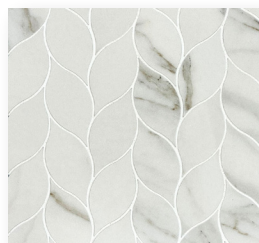

## Colors

*Almond 2x2*

*Almond Herringbone*

*Ambre Cloud Herringbone*

*Ambre Cloud Braid*

*Taj Mahal Braid*

*Florence Lattice*

*Cloud 2x2*

*Cloud Herringbone*

*Calacatta Herringbone*

*Mixed Colors Braid*

*Pompeii Lattice*

*Umber 2x2 Mosaic*

*Umber Herringbone*

*Taj Mahal Herringbone*

*Calacatta Braid*

*Ravello Lattice*

Ambre Cloud | 47"x110"

Calacatta

Taj Mahal | 47"x110"

**Calacatta** | Braid Mosaic & 24"x48"

**Ambre Cloud** | 24"x48" & Herringbone Mosaic **Pompeii** | Lattice Mosaic